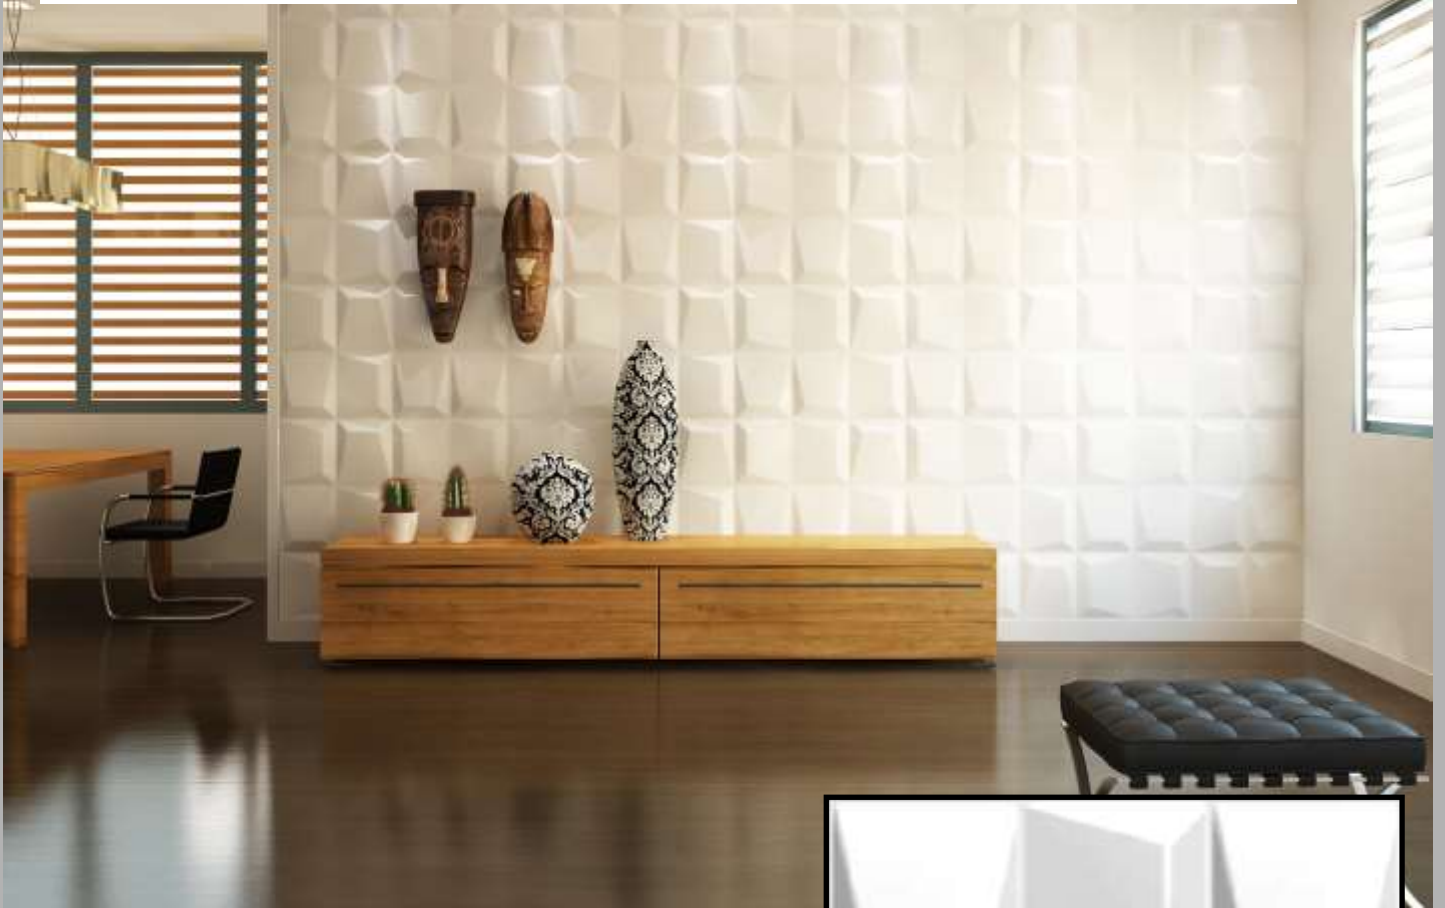

800x625mm Design Range

MOSAIC 800x625mm