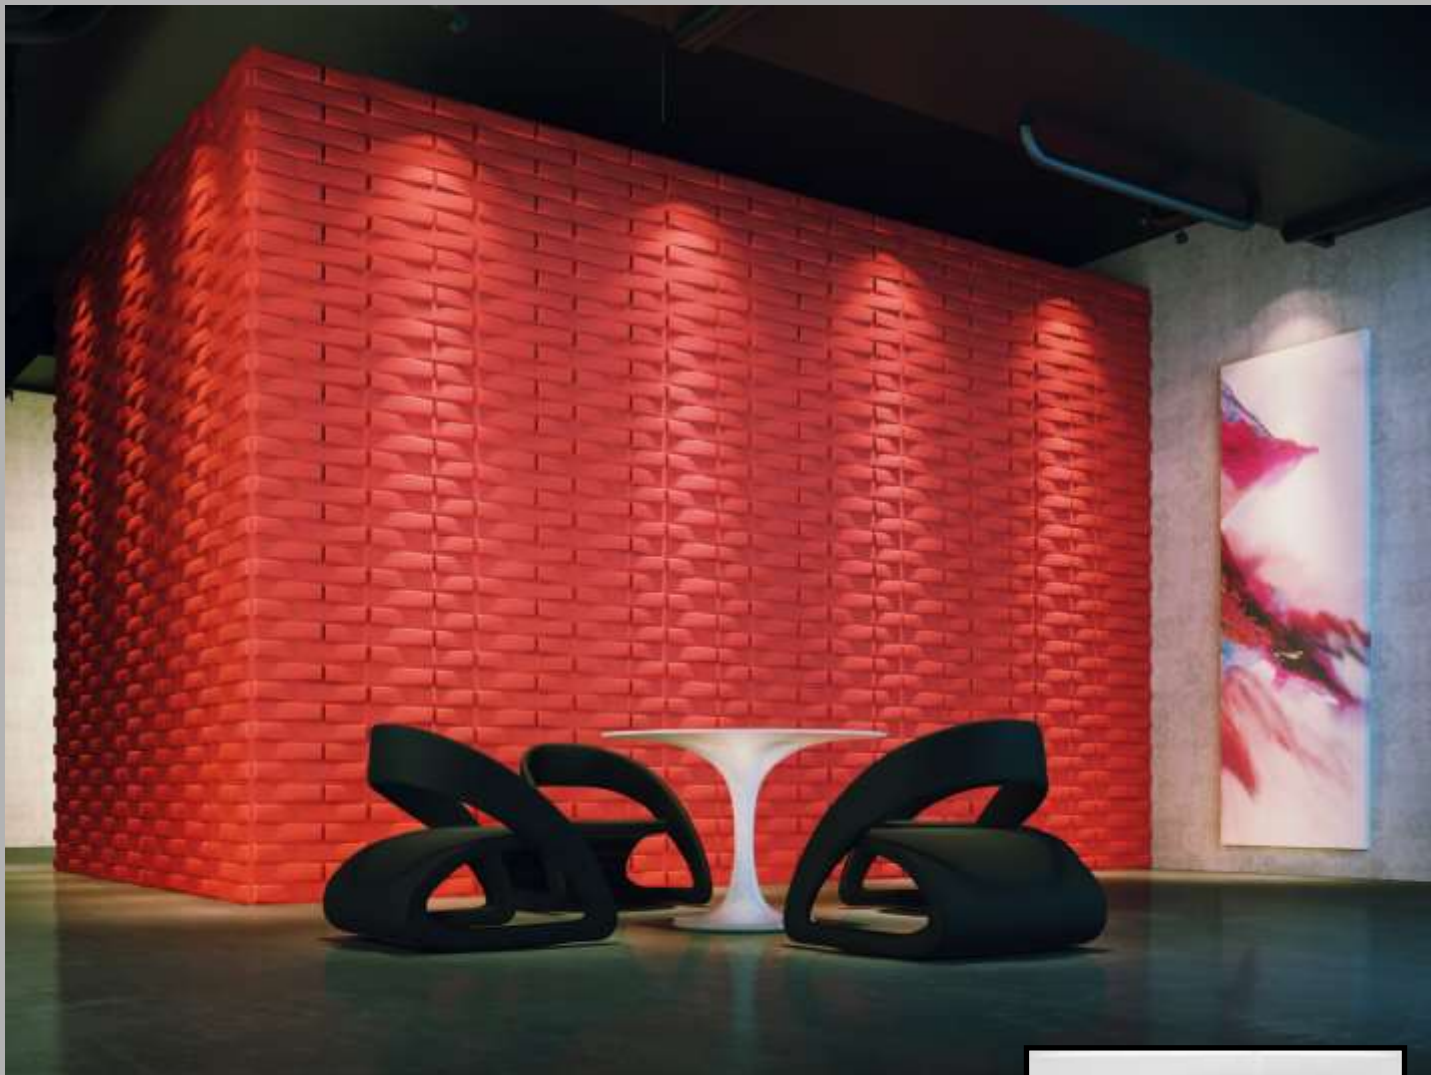

FEELINGS 500x500mm